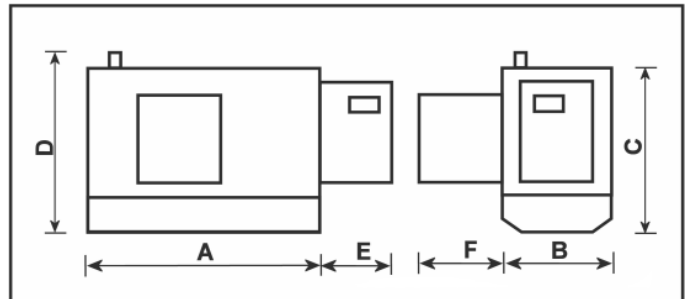

SOUND LEVELS*

Load	15m	7m	1m
100%	66 dB(A)	69 dB(A)	79 dB(A)
75%	65 dB(A)	69 dB(A)	78 dB(A)

FEATURES*

FEATURES*	Manual Start, Main Power Set		Automatic Start, Standby Set	
	Standard	Optional	Standard	Optional
Sound Attenuated, Weatherproof Canopy	✓		✓	
Base Fuel Tank	✓		✓	
DEFRA Bunded Base Fuel Tank (Standard on UK Models)		✓		✓
Oil, Fuel & Air Filters	✓		✓	
Coolant Water Heater			✓	
Lube Oil Drain	✓		✓	
Vibration isolated Control Panel	✓		✓	
Manual Control Panel	✓			
Auto Start Control Panel			✓	
Integral 5A Battery Charger			✓	
Automatic Transfer Panel				✓
12 Months International Warranty	✓		✓	
Output Circuit Breaker	✓		✓	
CE Certification (Standard on UK / EU Models)		✓		✓
Service / Maintenance Contracts/ NetBiter Remote Monitoring		✓		✓

*Specifications subject to change without notice

Unit F, Venture Business Park, Witty Street, Hull, East Yorkshire, HU3 4EL, UK

T: +44 (0) 845 430 9110, F: +44 (0) 1482 222646, E: info@jspower.co.uk, W: www.jspower.co.uk